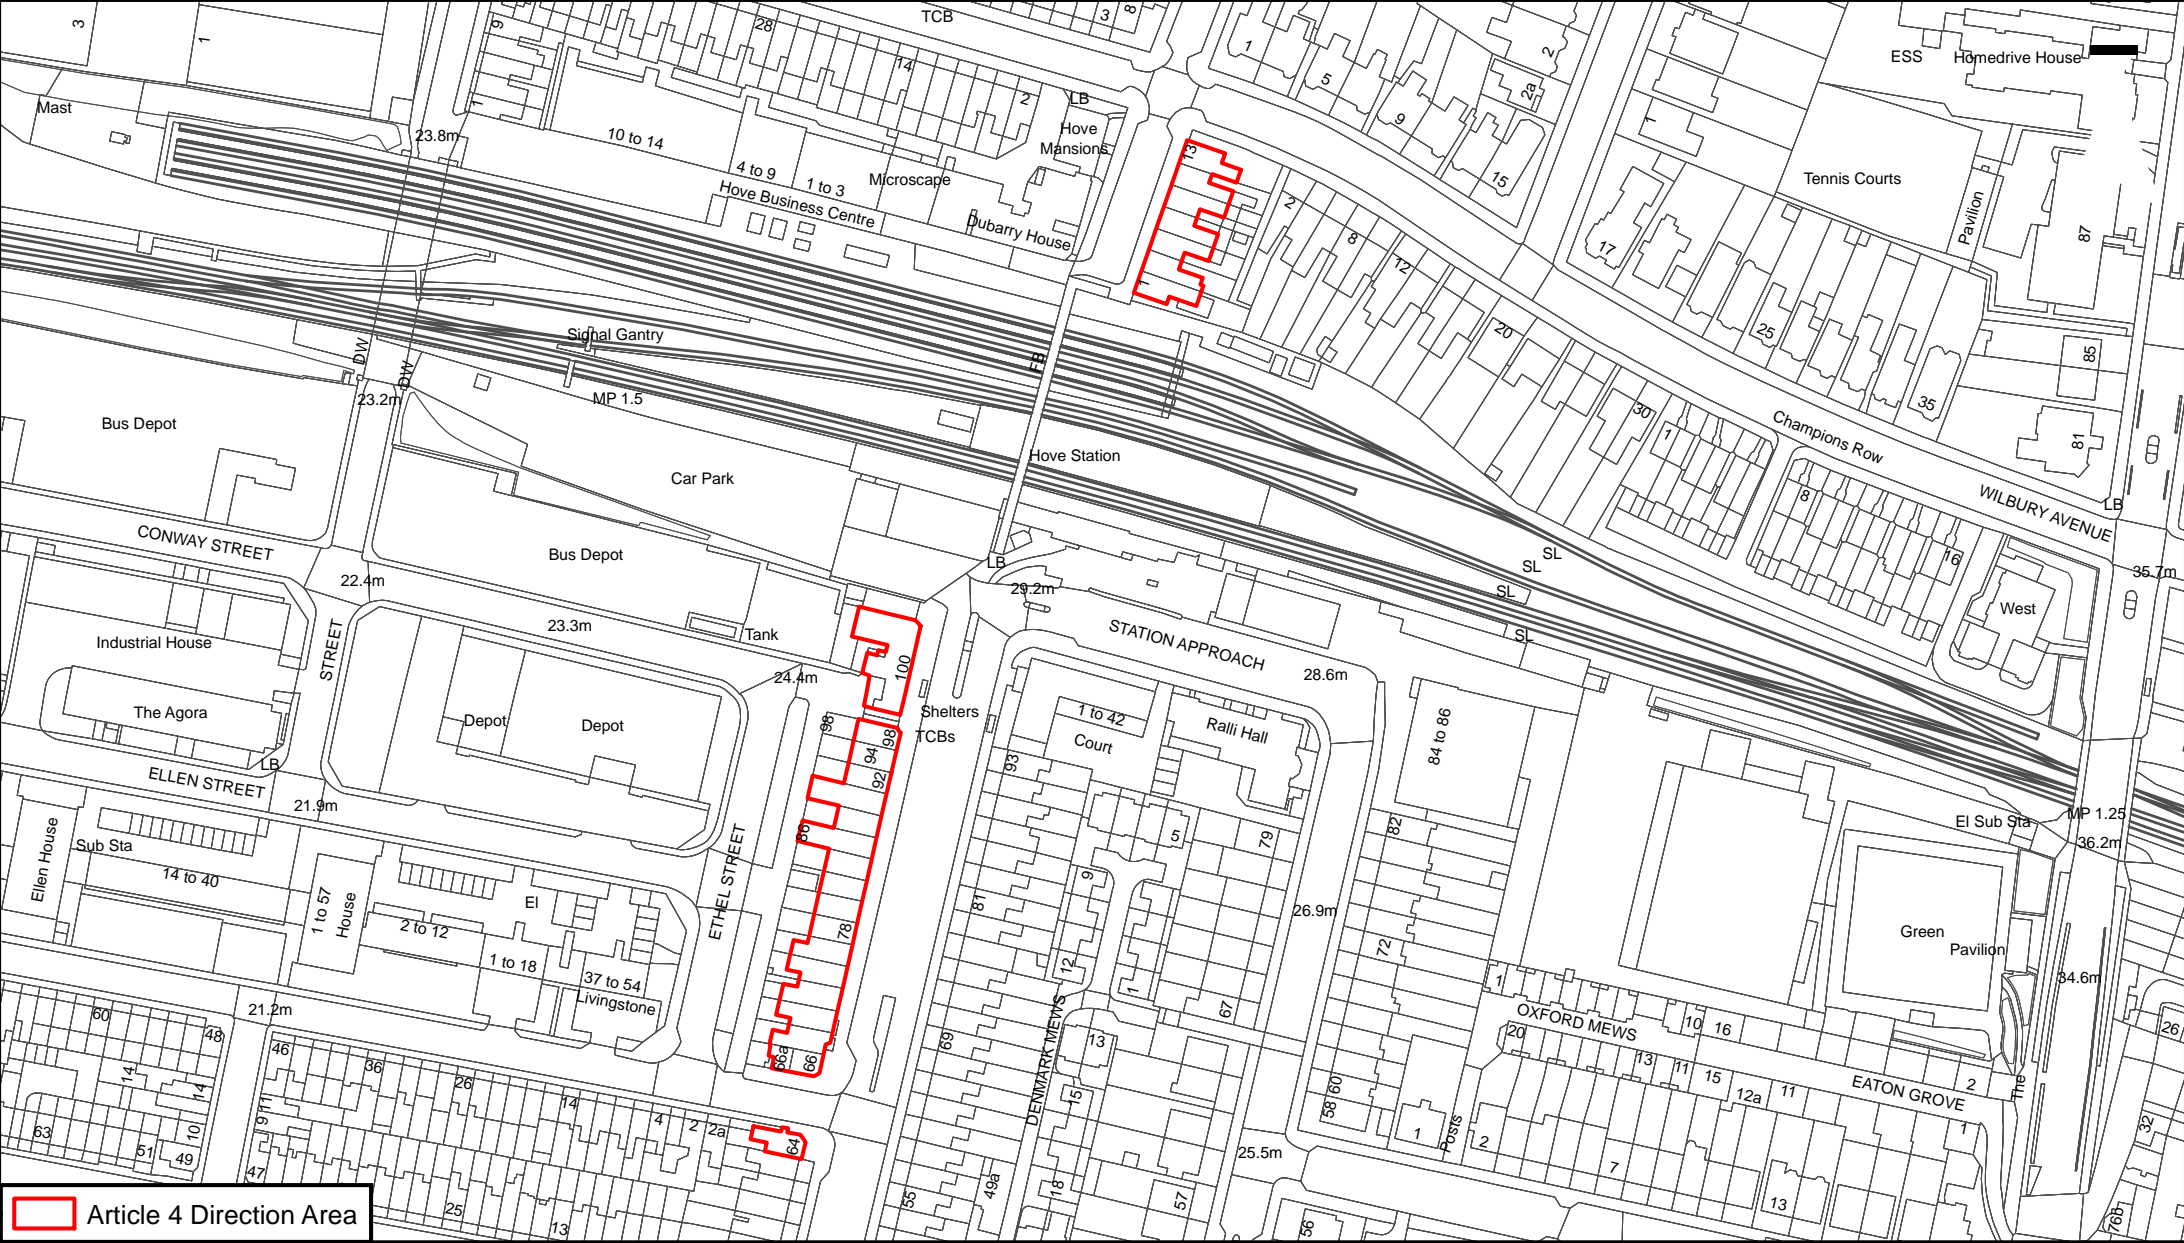

Article 4 Direction Area

Plan 10. Goldstone Villas and Hove Park Villas Local Parades

Scale: 1:2,000

© Crown Copyright. All rights reserved. Licence: 100020999, Brighton & Hove City Council. 2022.