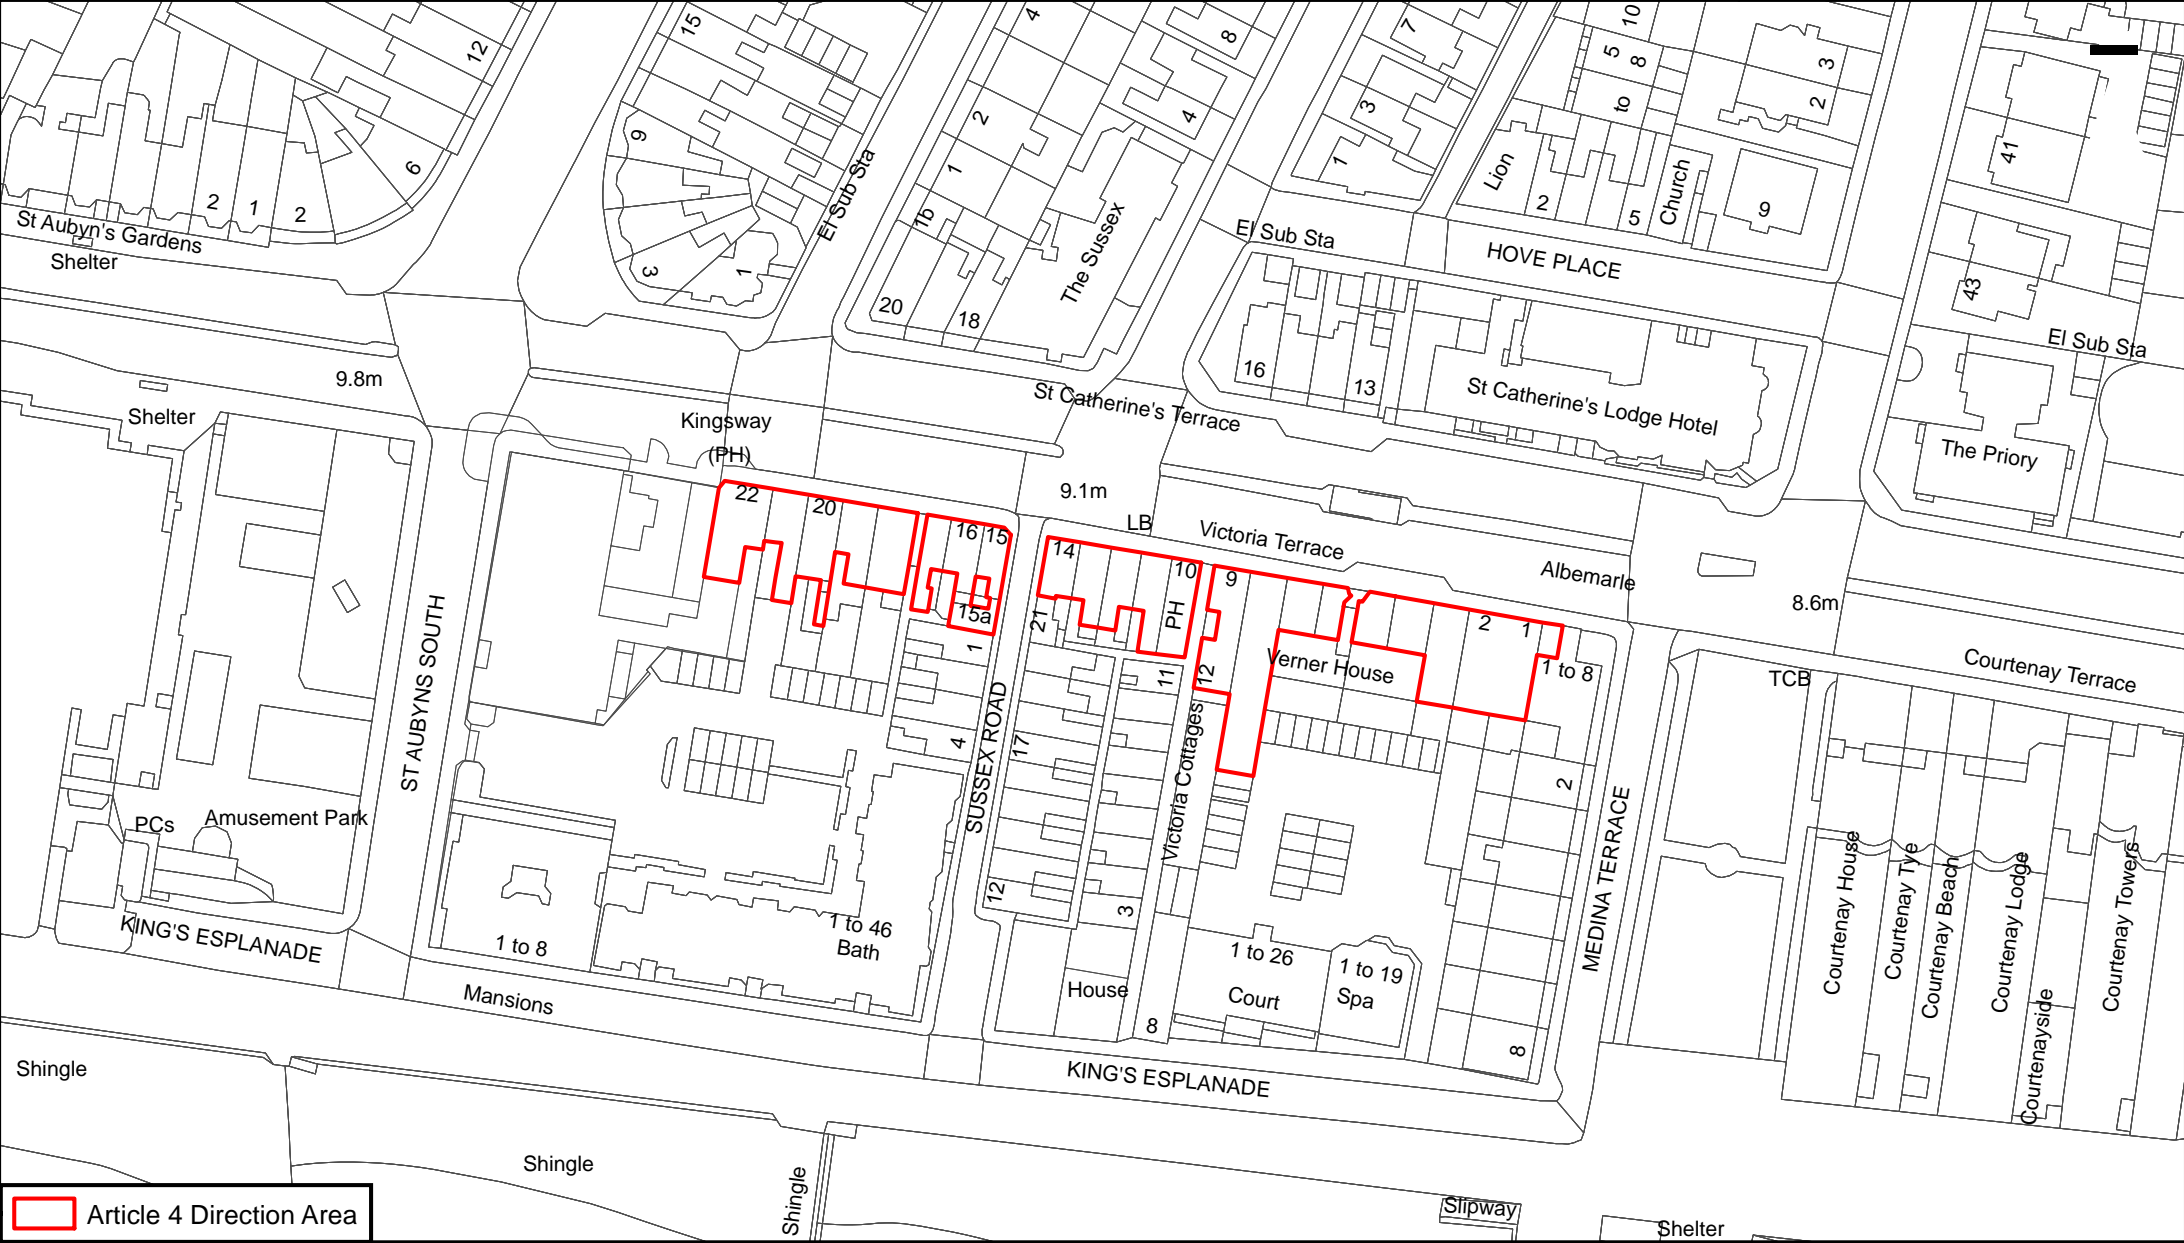

Article 4 Direction Area

Plan 12. Victoria Terrace Local Parade

Scale: 1:1,250

© Crown Copyright. All rights reserved. Licence: 100020999, Brighton & Hove City Council. 2022.