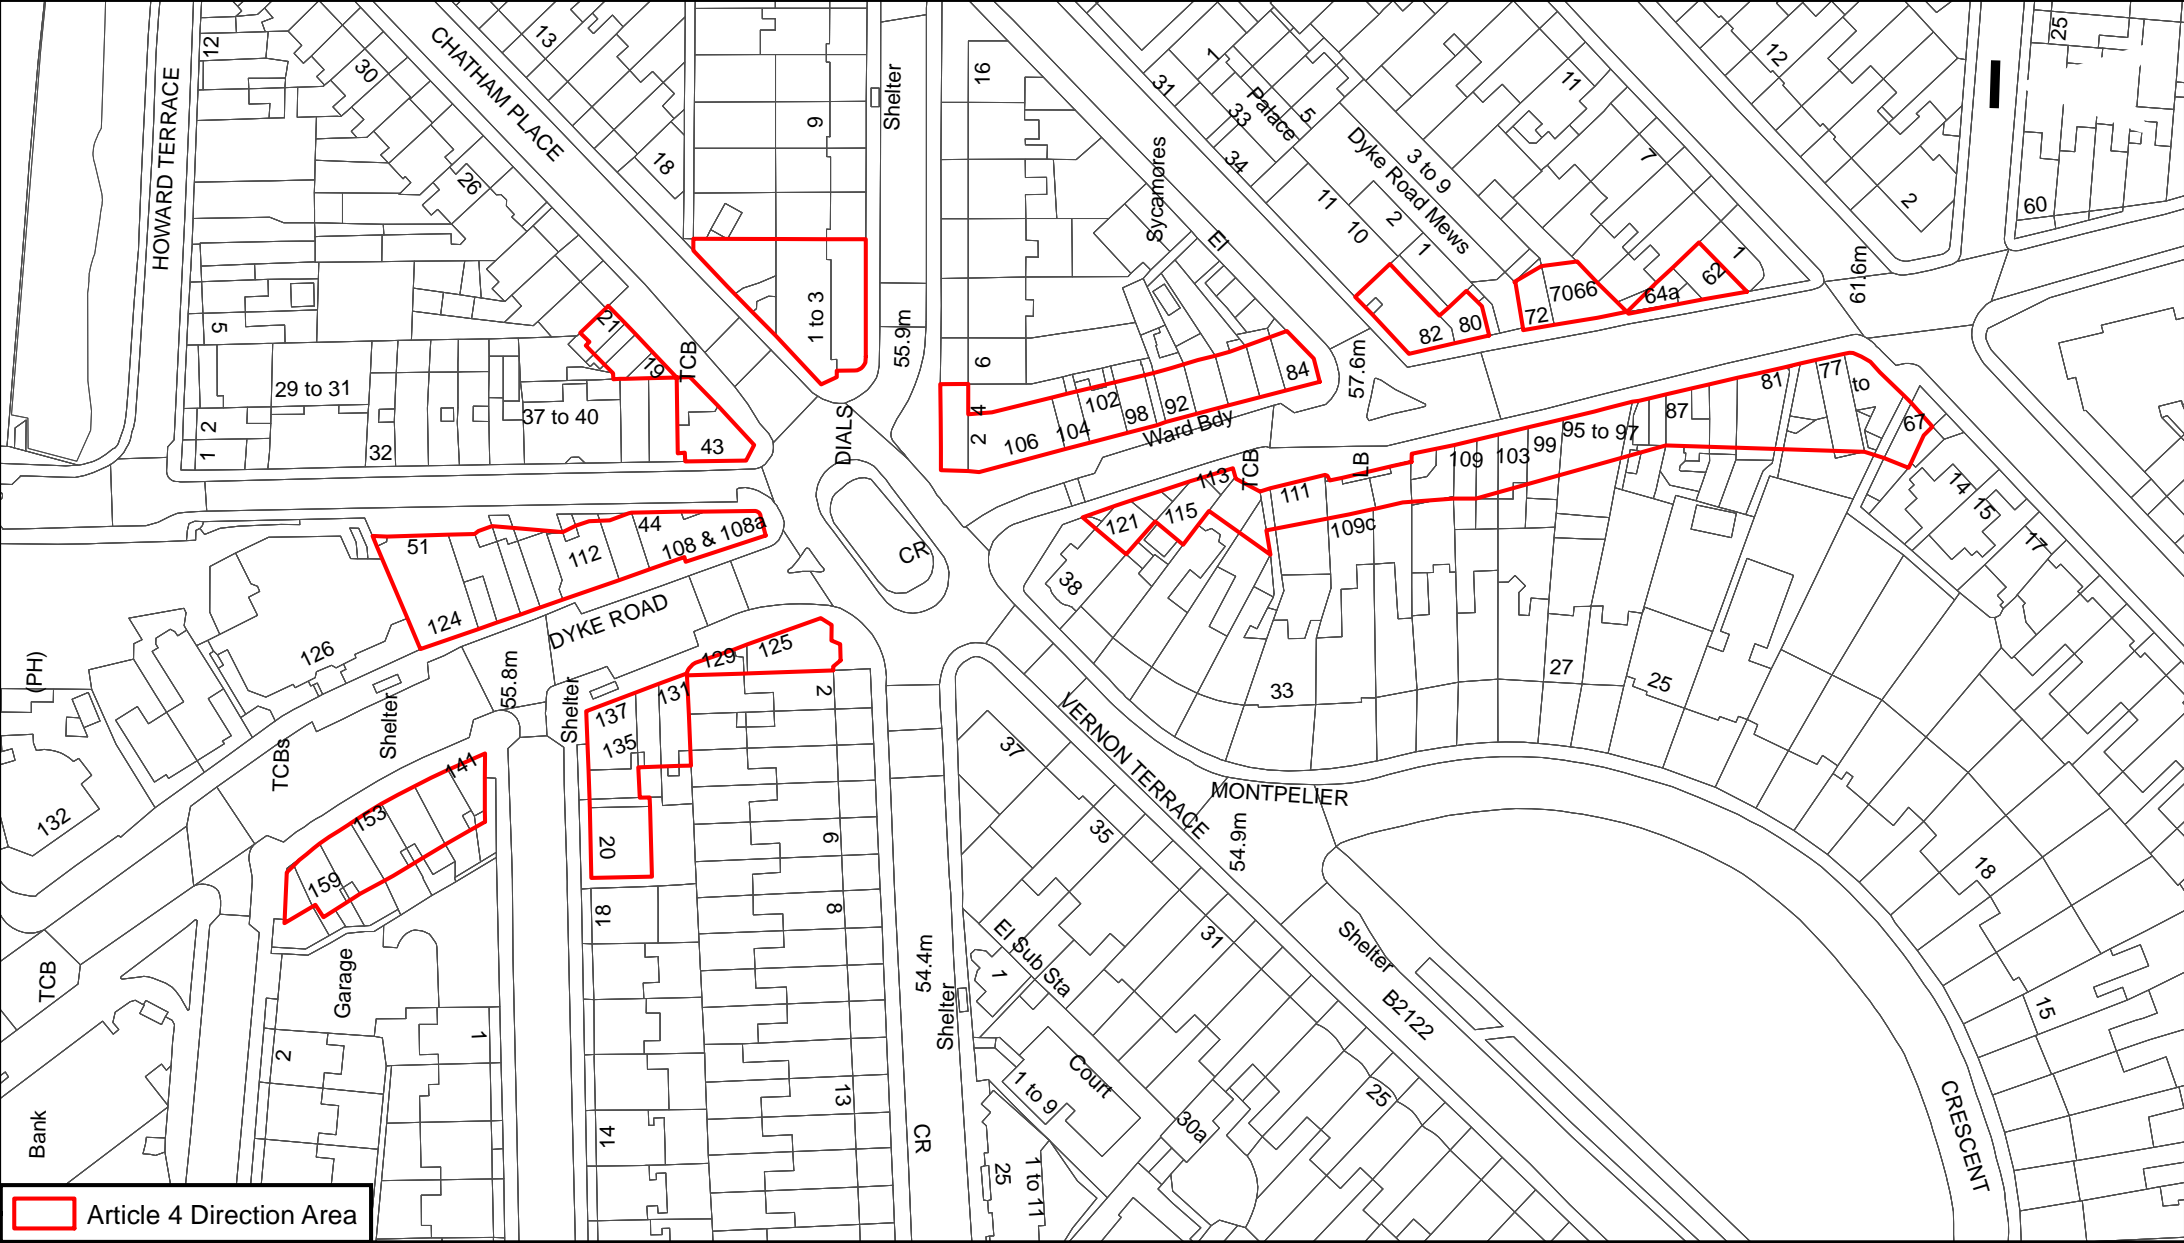

Article 4 Direction Area Plan 16. Seven Dials Local Centre

Scale: 1:1,250