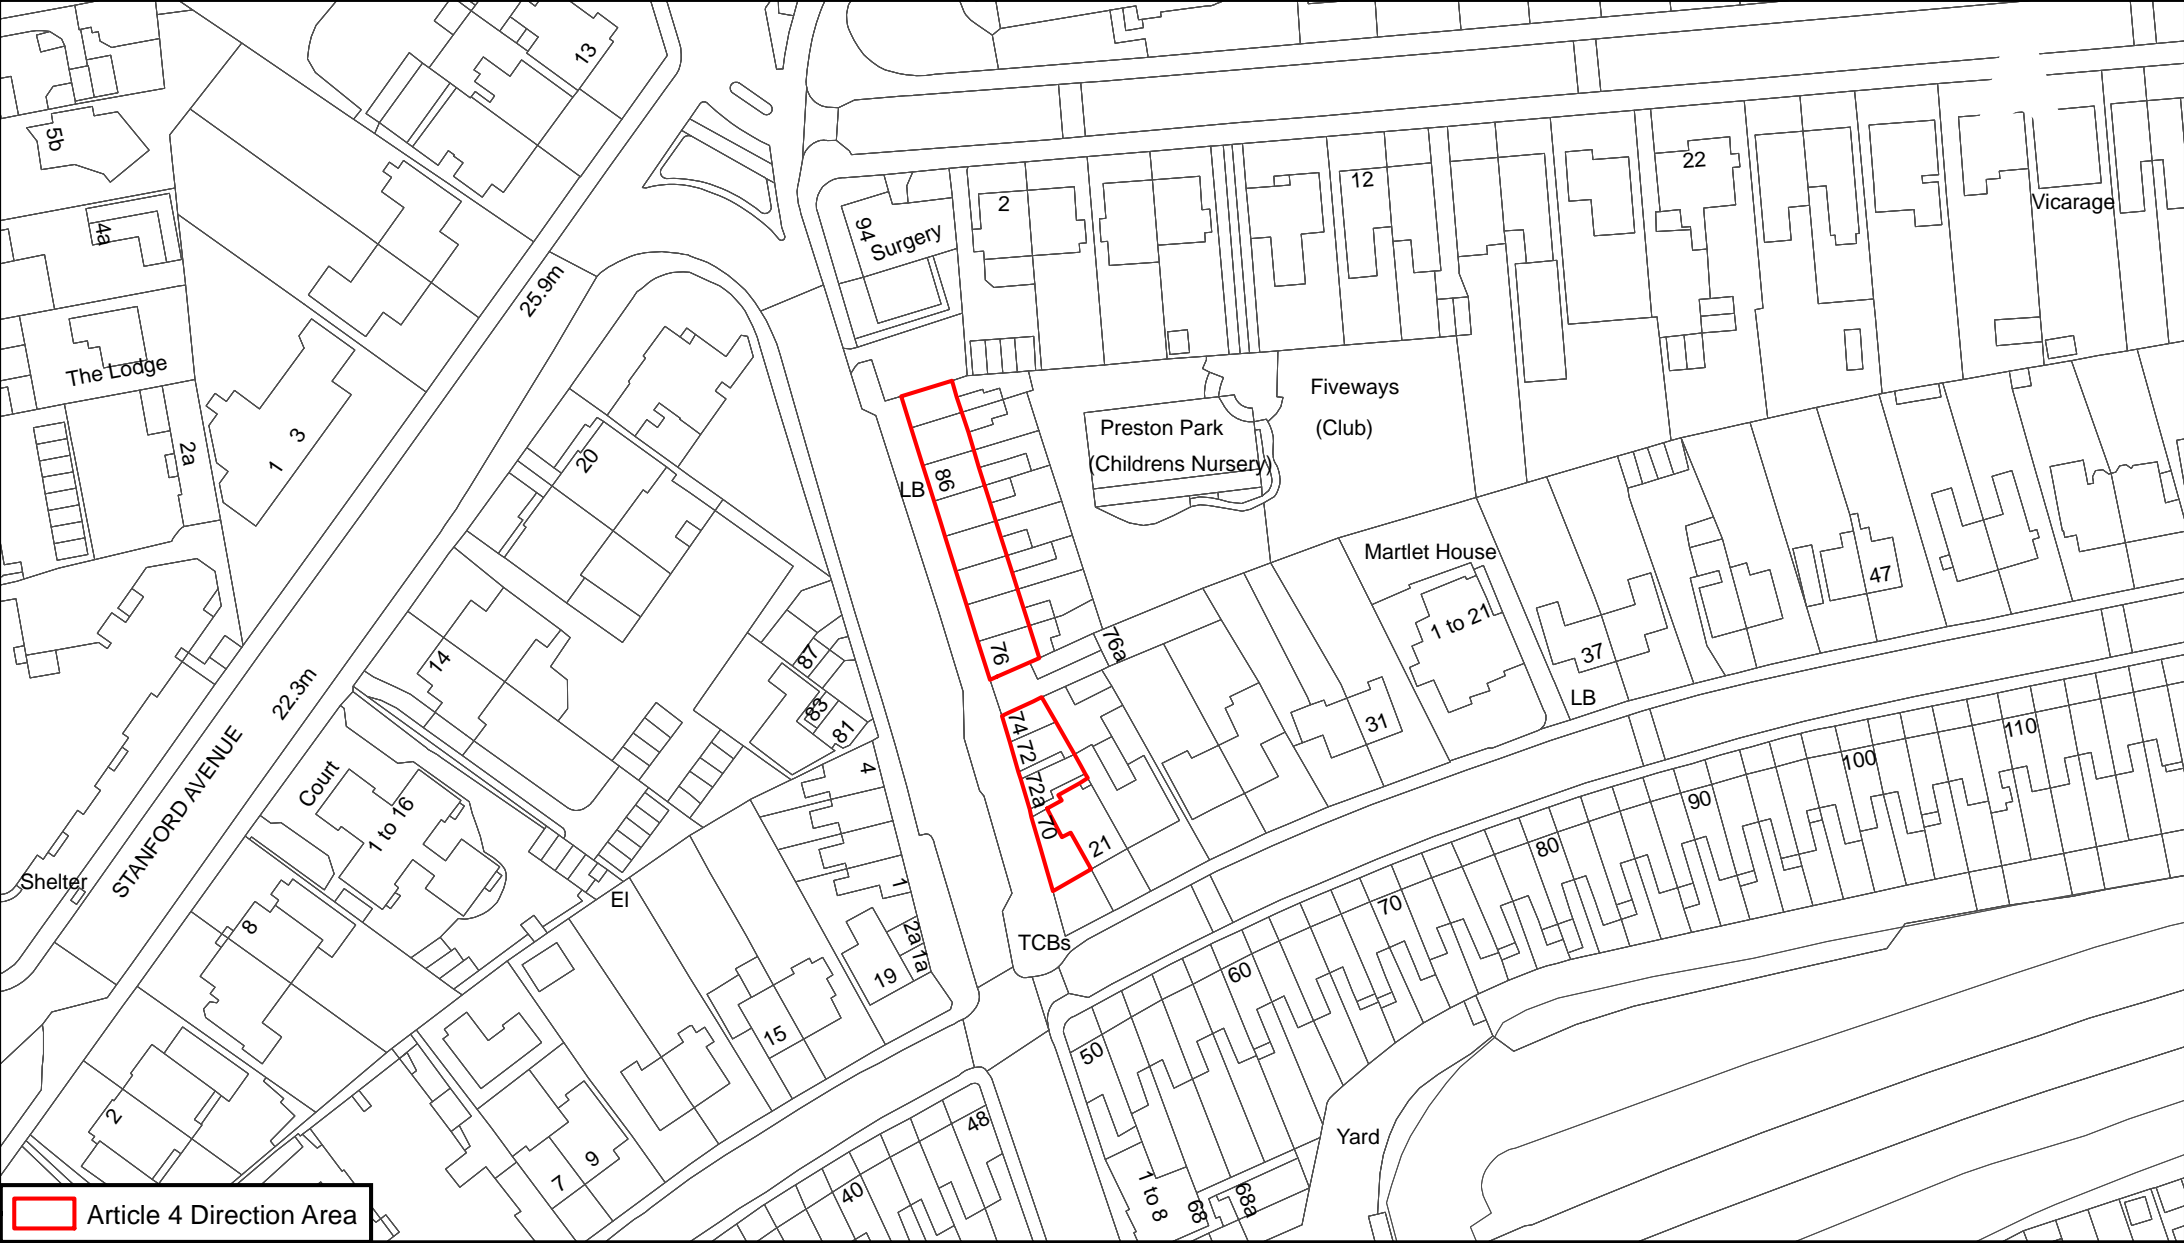

# Article 4 Direction Area Plan 18. Beaconsfield Road Local Centre

Scale: 1:1,250

© Crown Copyright. All rights reserved. Licence: 100020999, Brighton & Hove City Council. 2022.