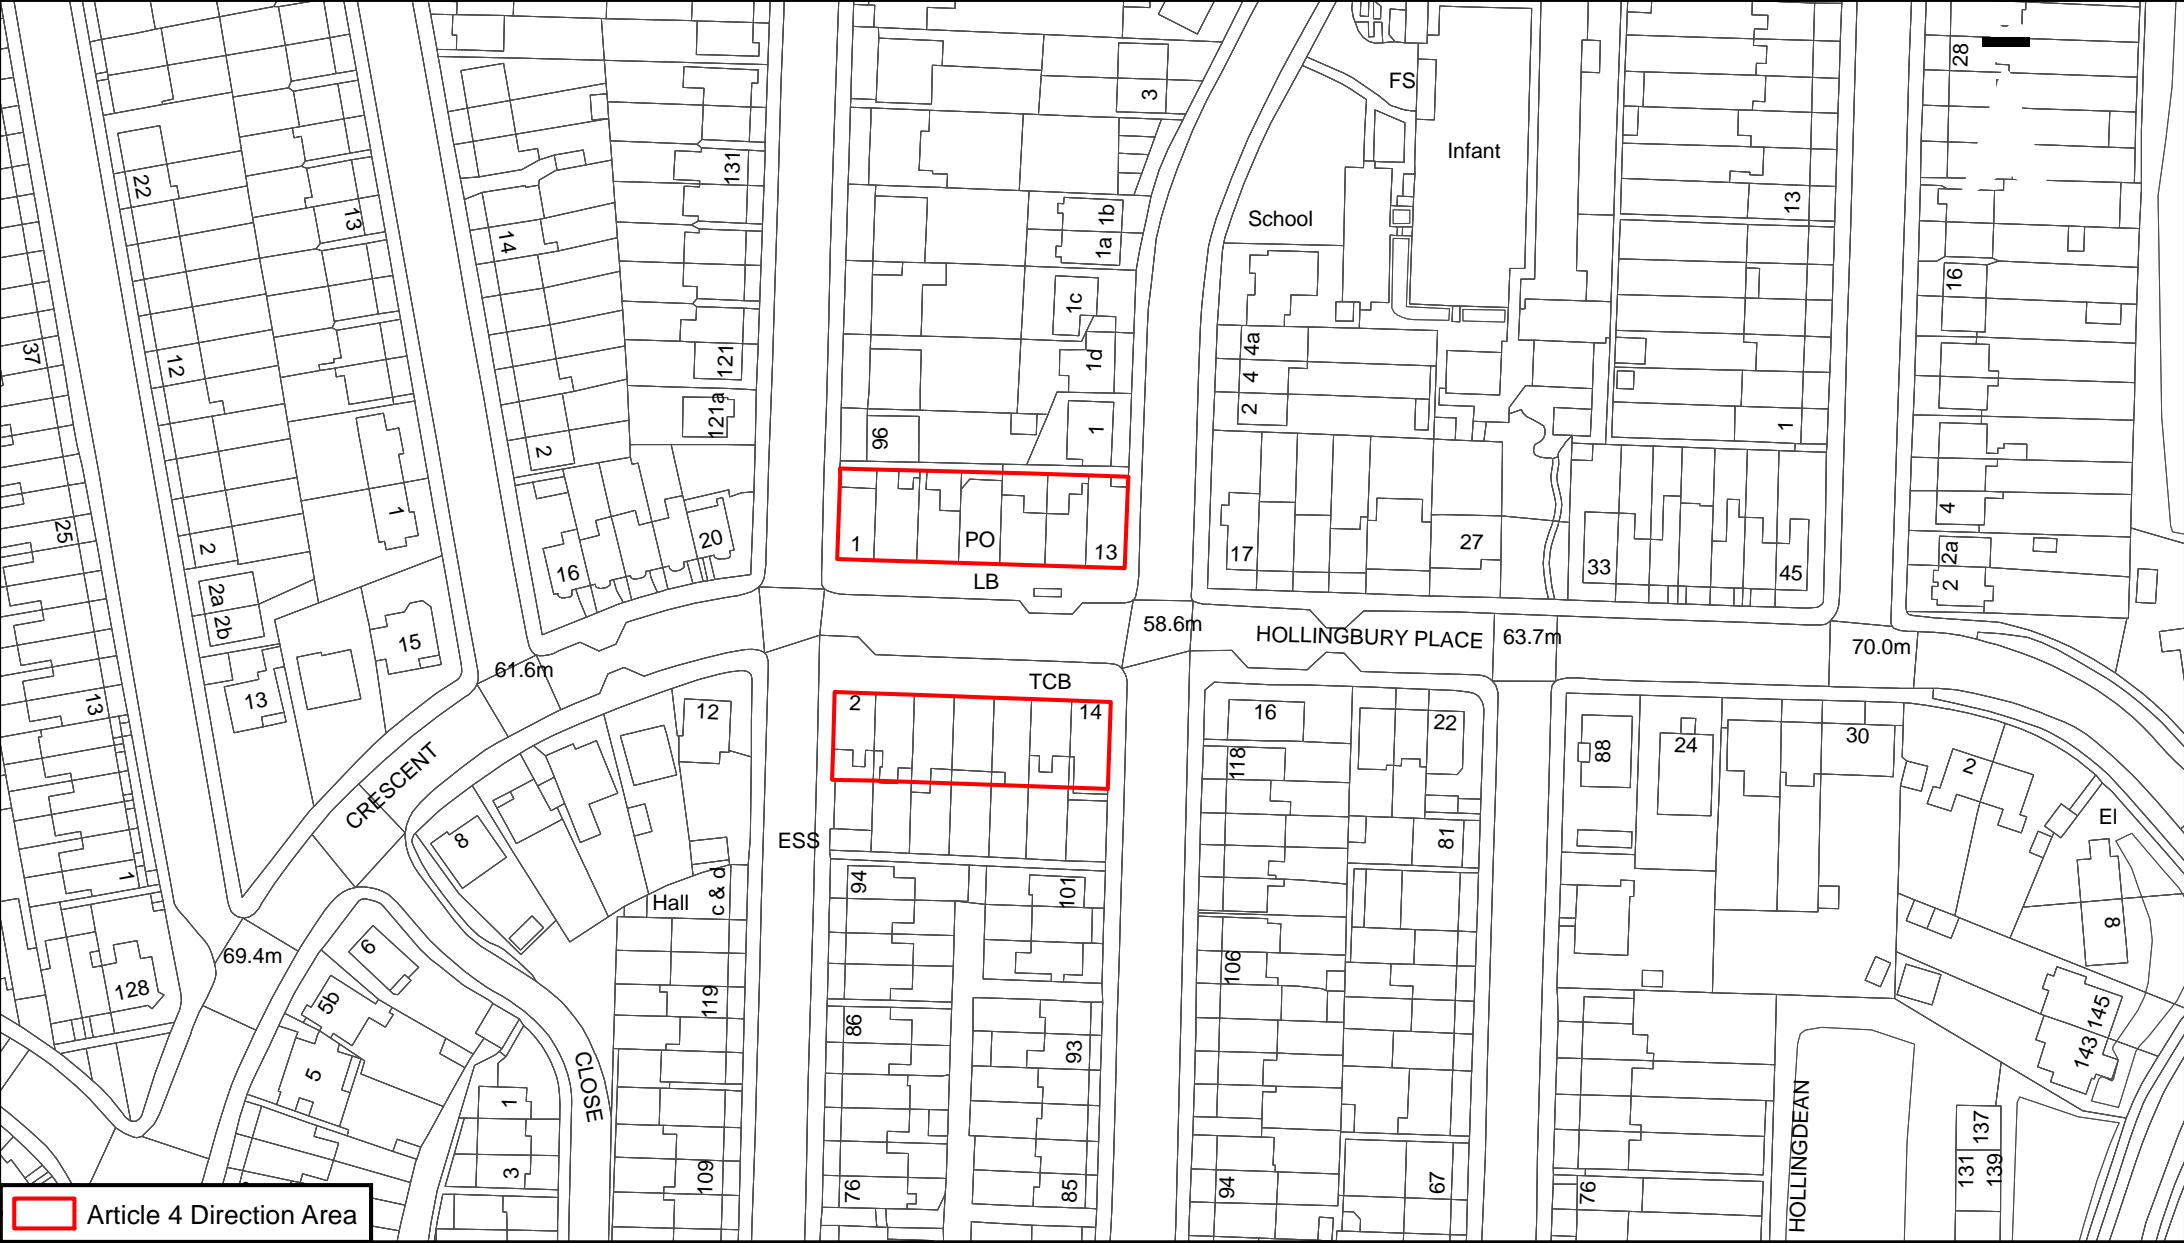

Article 4 Direction Area Plan 20. Hollingbury Place Local Centre

Scale: 1:1,250