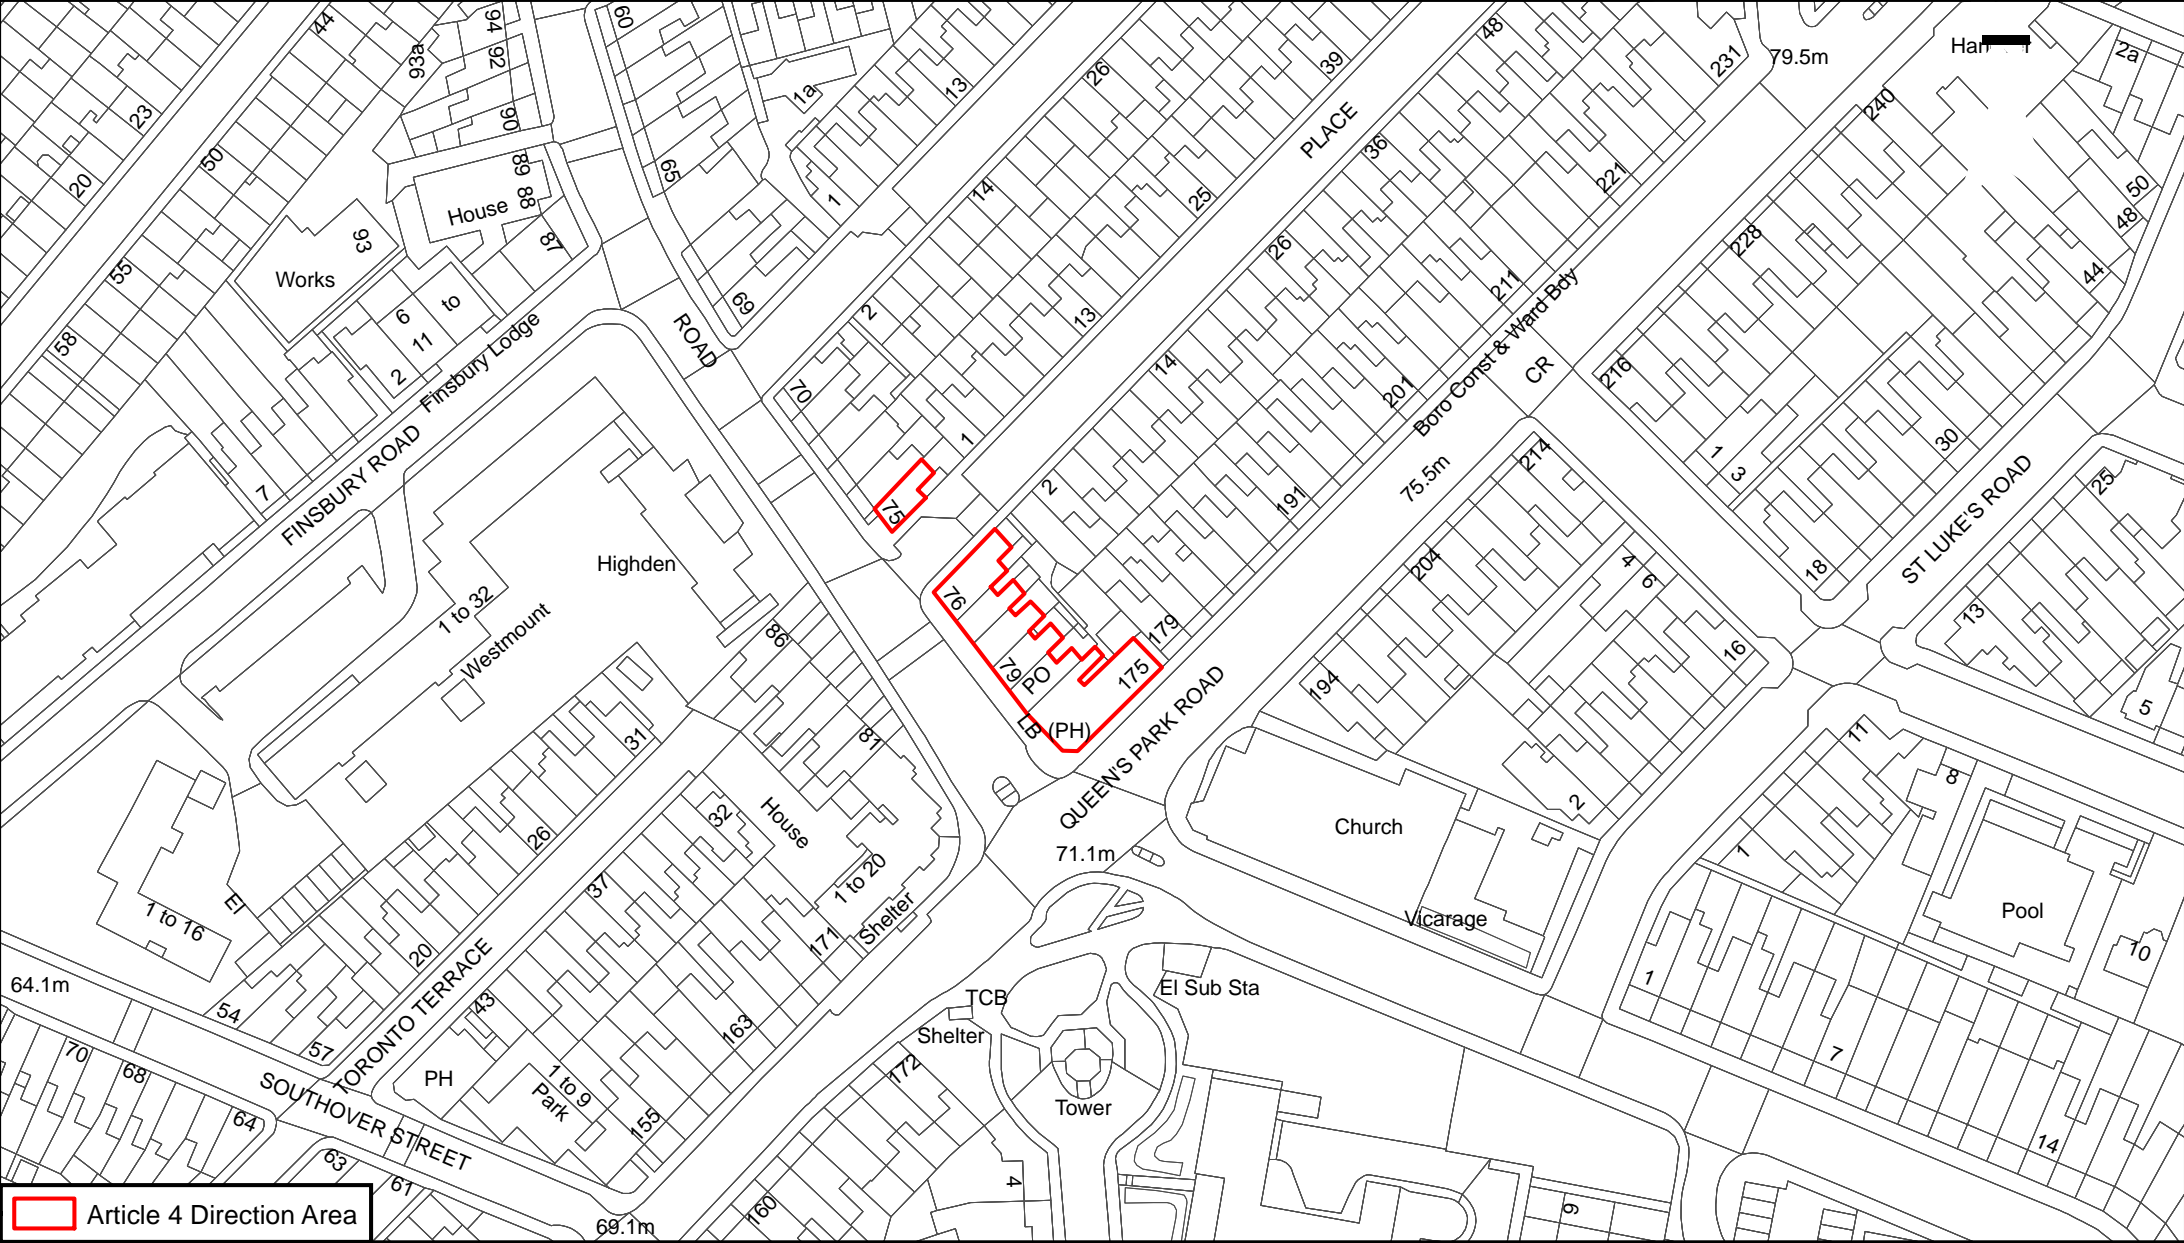

Article 4 Direction Area Plan 22. Islingword Road Local Parade

Scale: 1:1,250

© Crown Copyright. All rights reserved. Licence: 100020999, Brighton & Hove City Council. 2022.