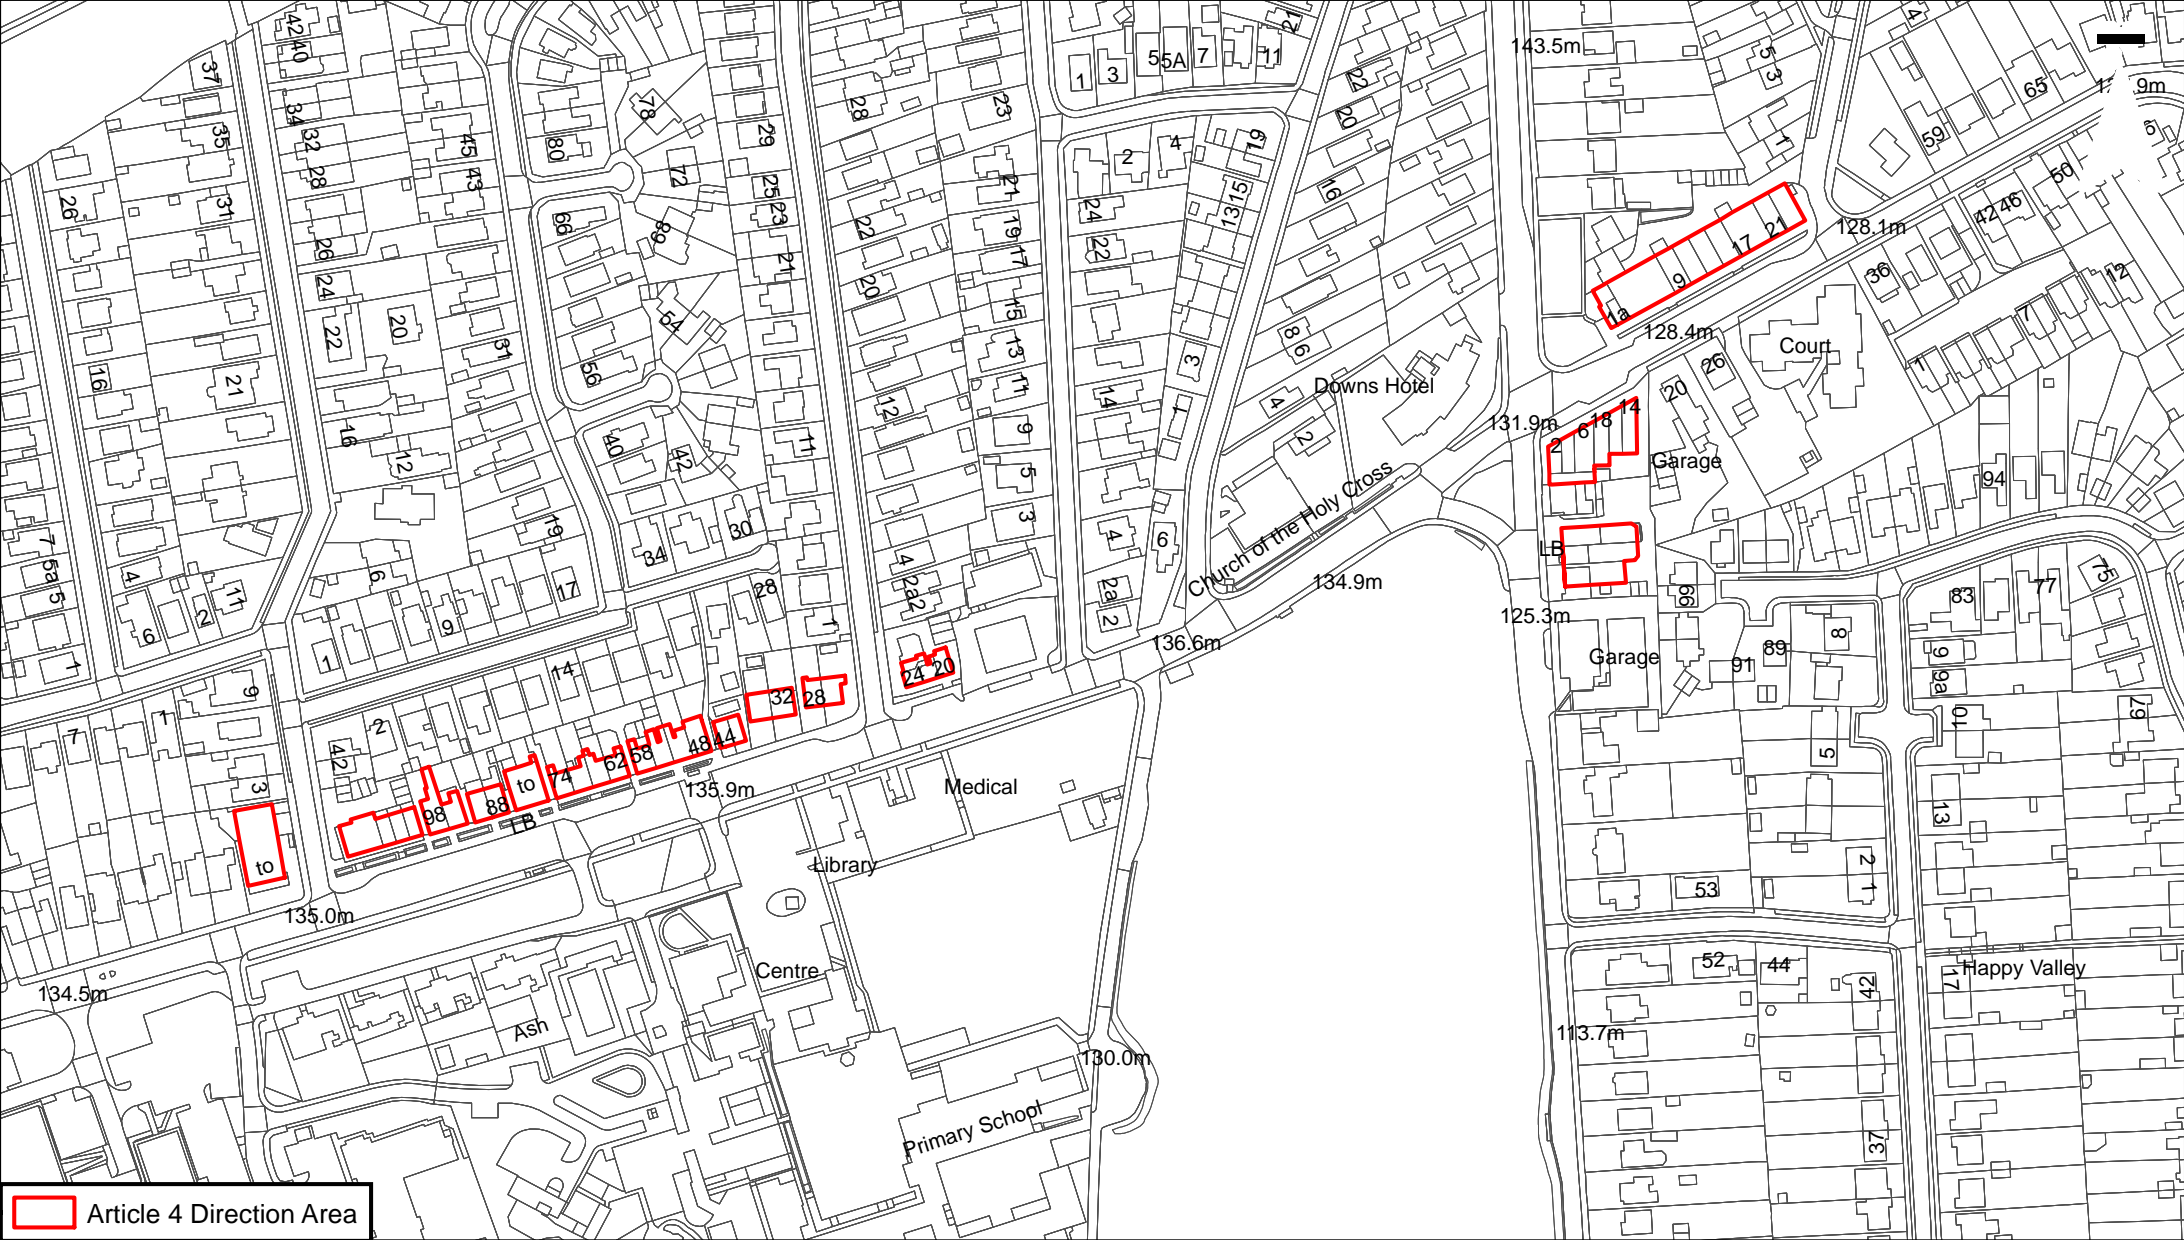

# Article 4 Direction Area Plan 24. Warren Road and Warren Way Local Parades

Scale: 1:2,500

© Crown Copyright. All rights reserved. Licence: 100020999, Brighton & Hove City Council. 2022.