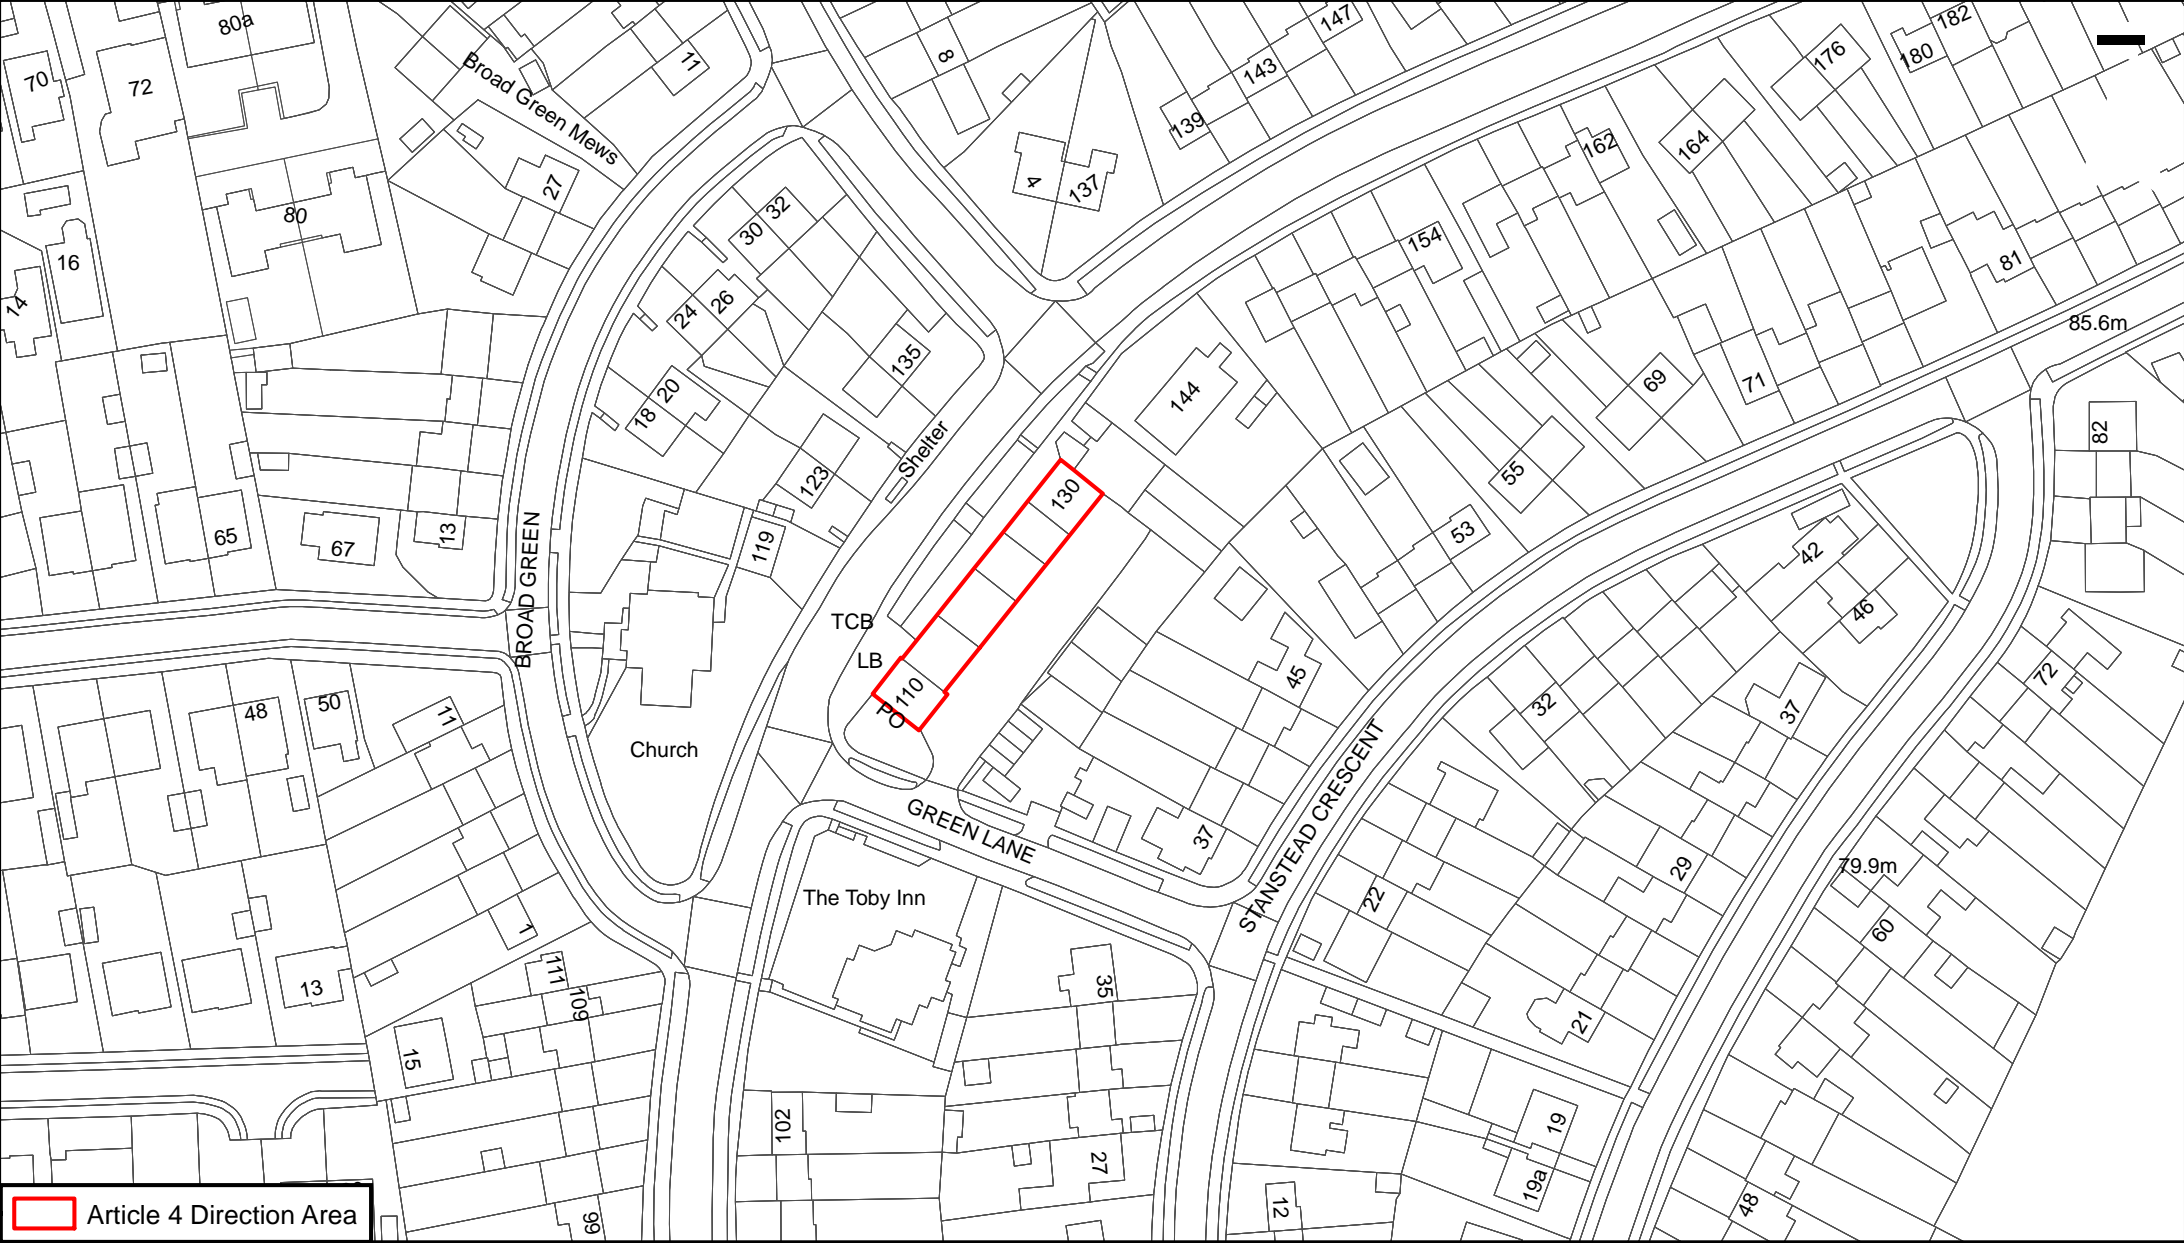

# Article 4 Direction Area Plan 25. Cowley Drive Local Parade

Scale: 1:1,250

© Crown Copyright. All rights reserved. Licence: 100020999, Brighton & Hove City Council. 2022.