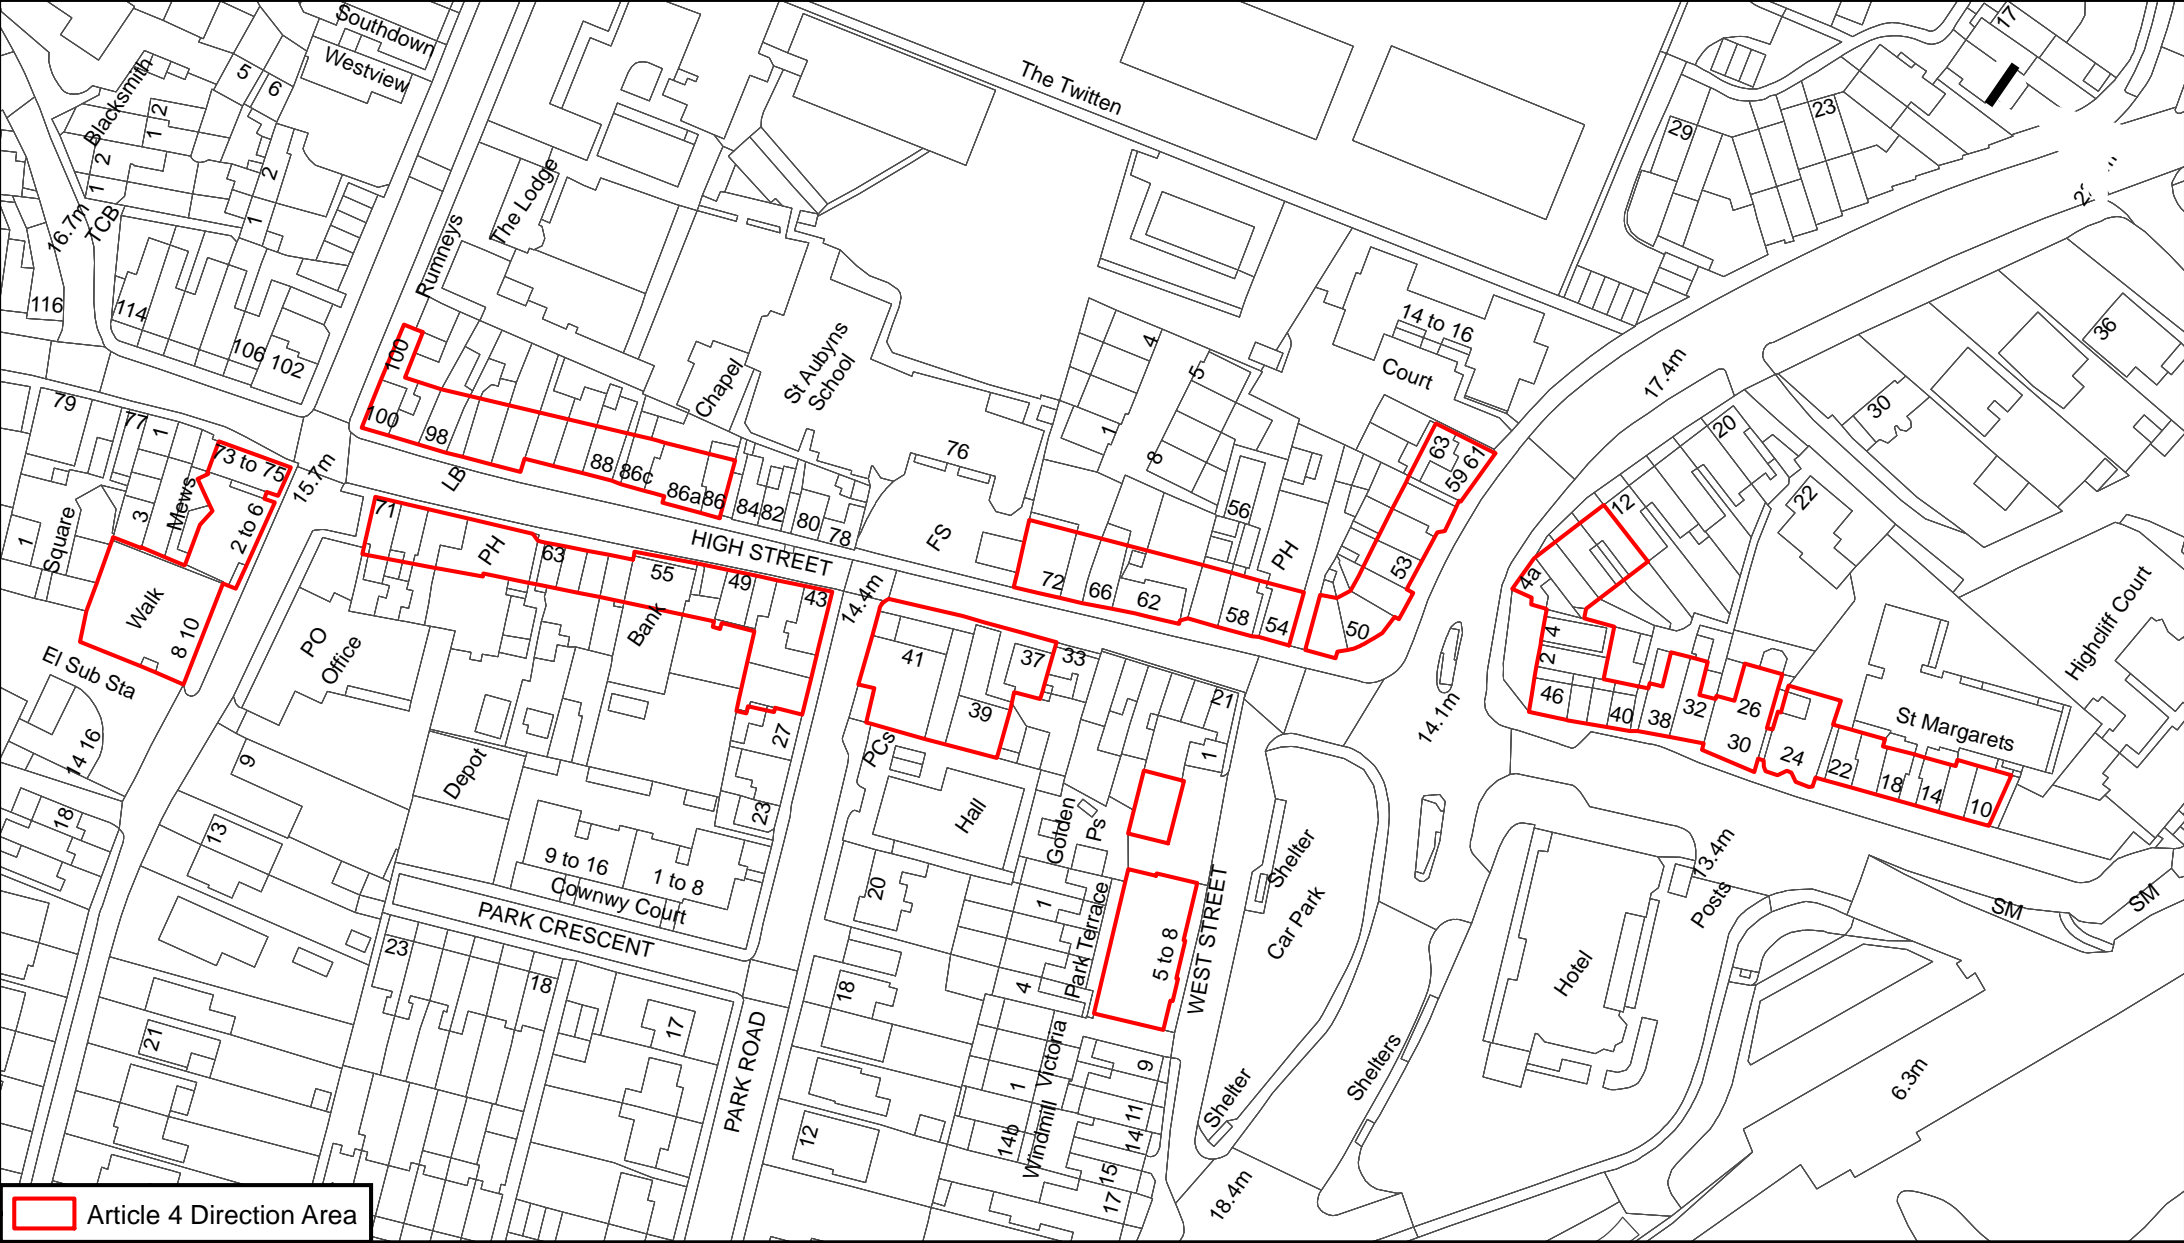

Article 4 Direction Area Plan 26. Rottingdean High Street Local Centre

Scale: 1:1,250