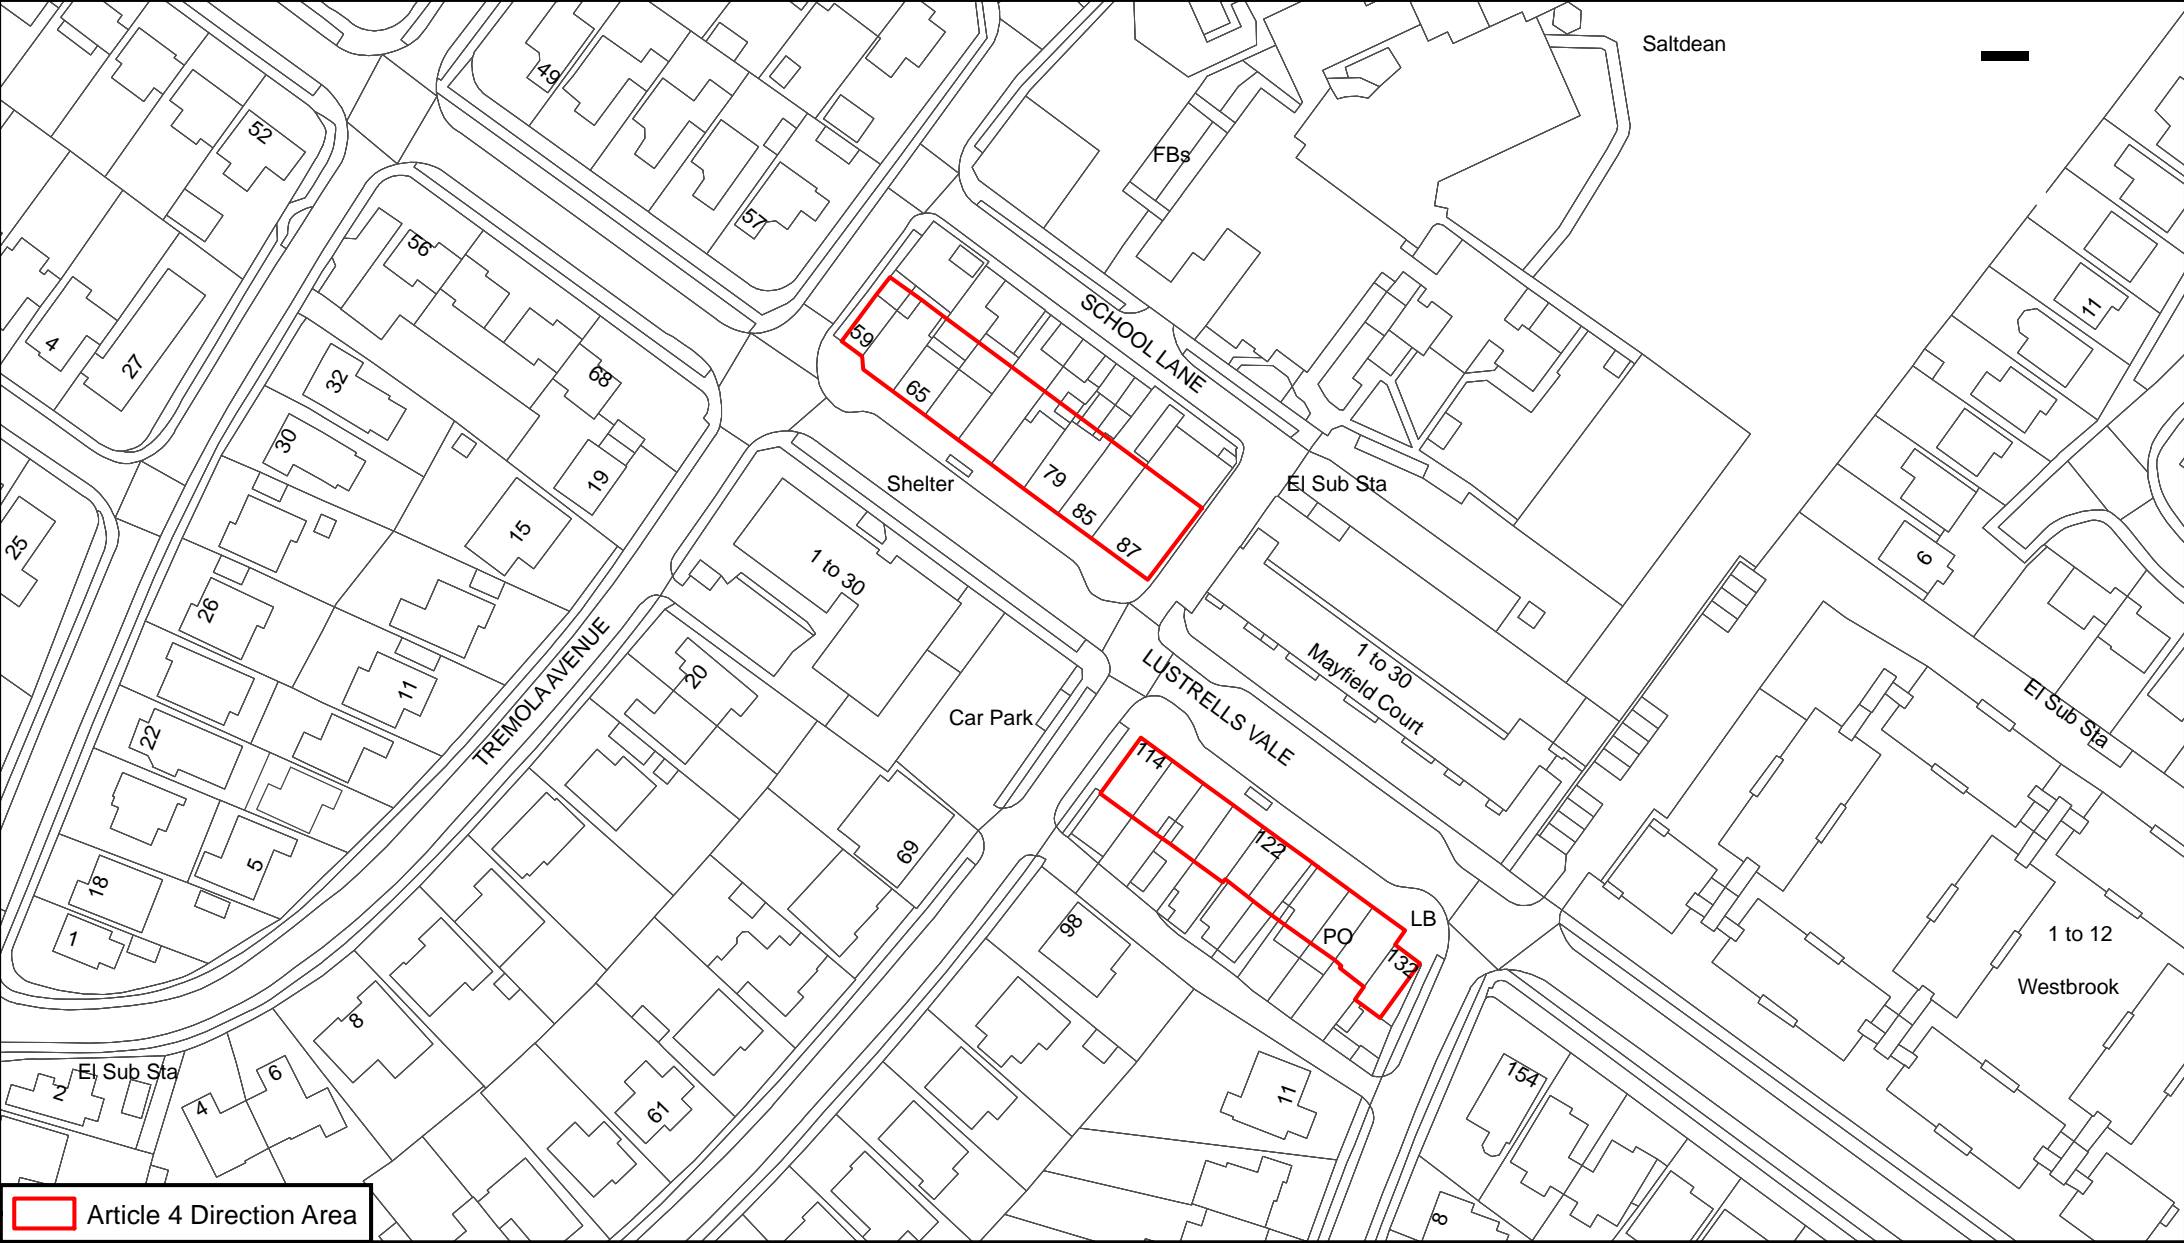

Article 4 Direction Area Plan 27. Lustrell's Vale, Saltdean Local Centre

Scale: 1:1,250