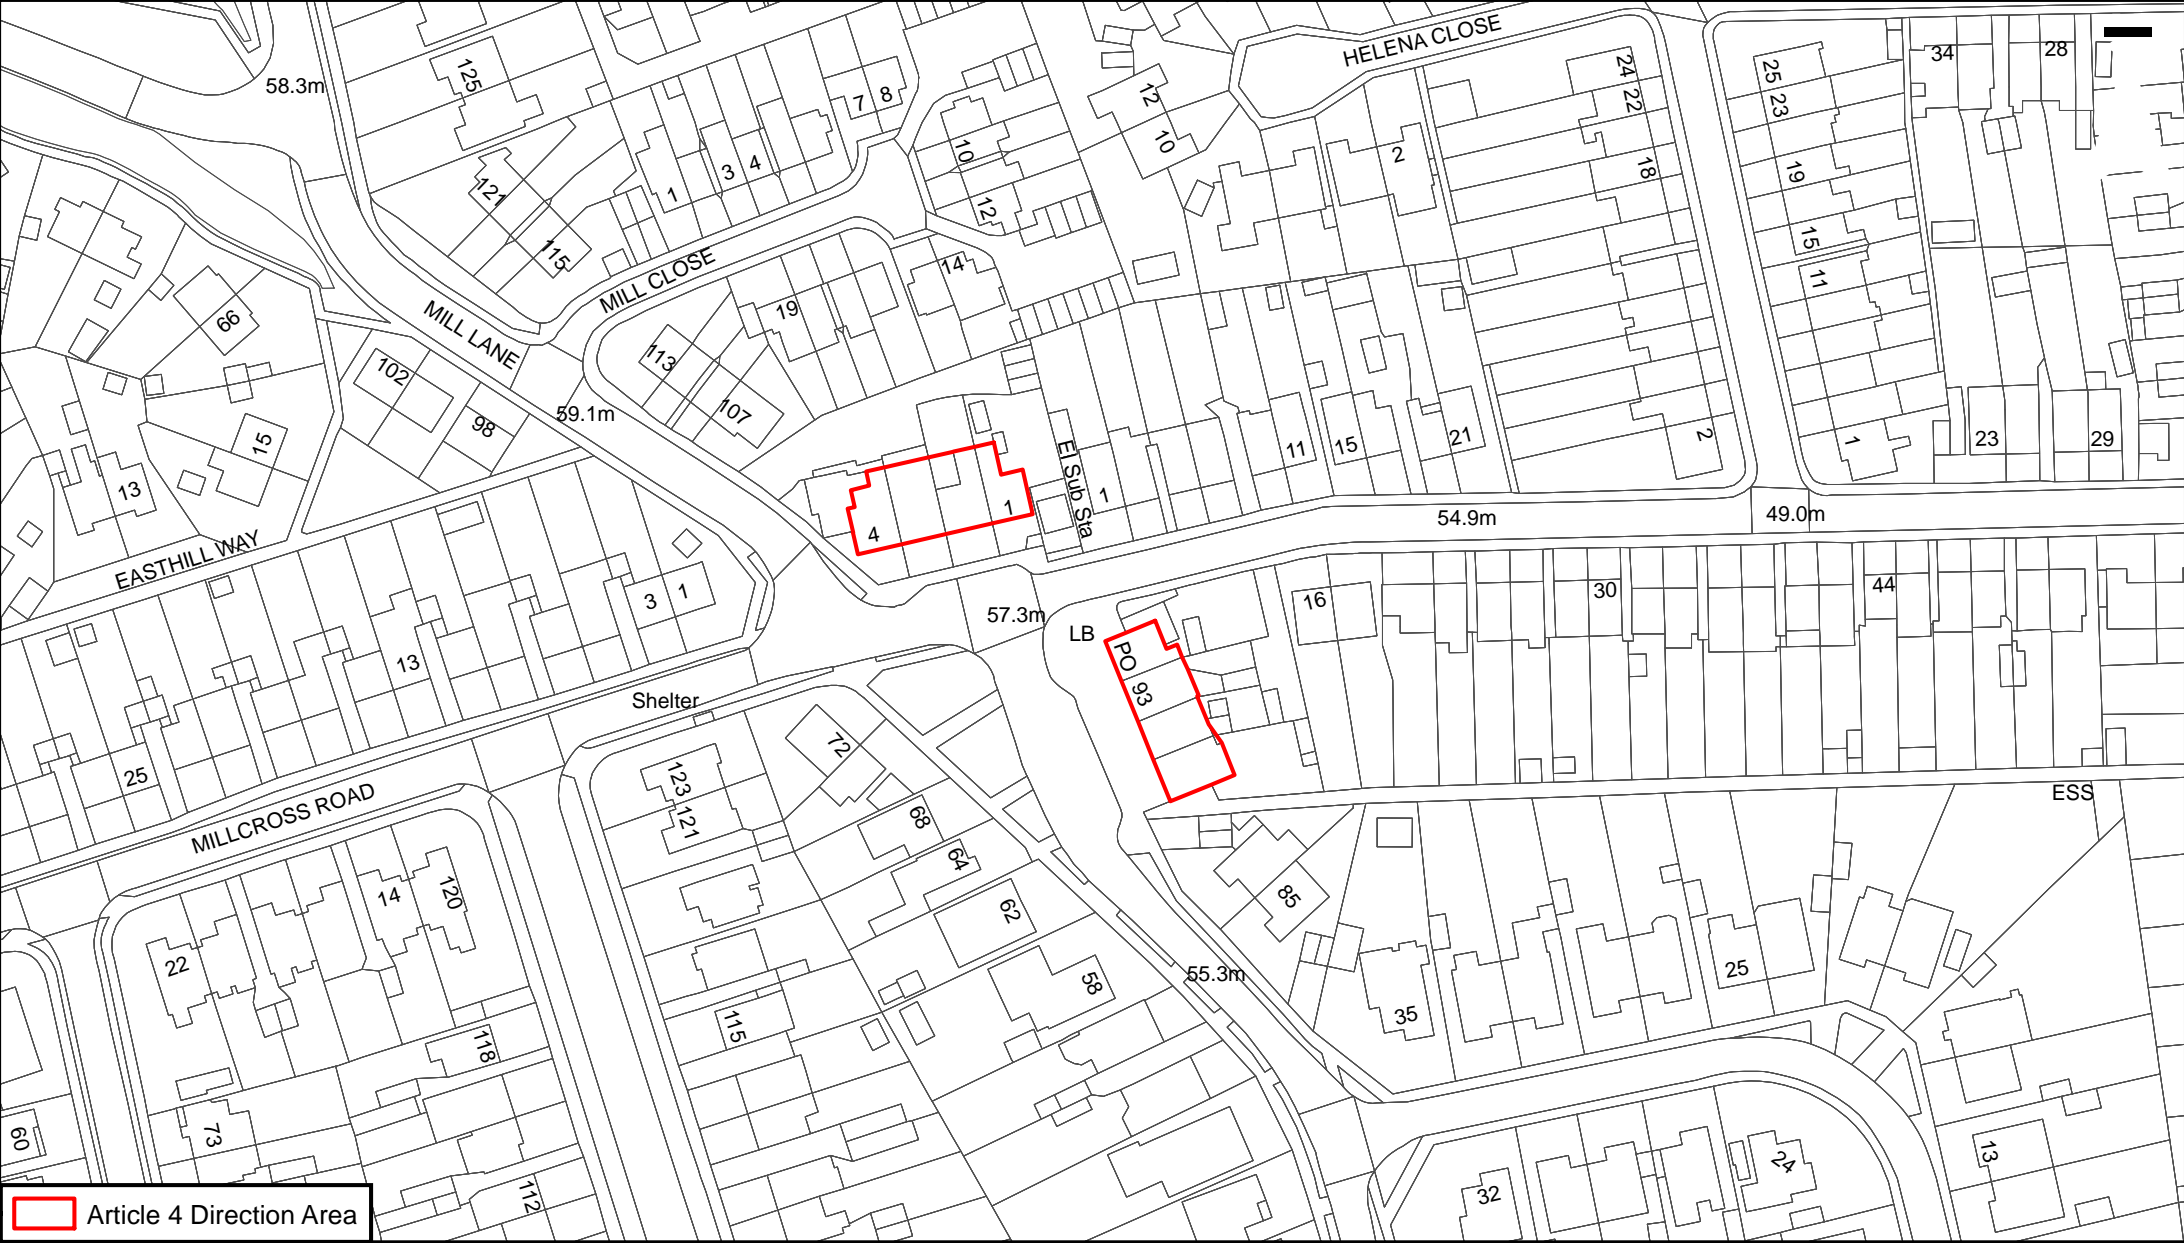

Article 4 Direction Area Plan 3. Mill Lane Local Centre

Scale: 1:1,250